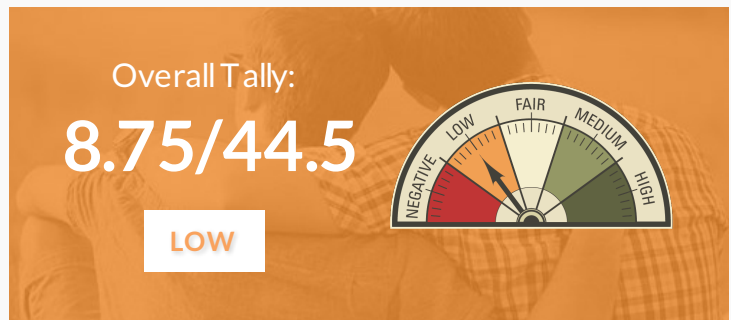

NORTH DAKOTA'S EQUALITY PROFILE

Quick Facts About North Dakota

North Dakota's LGBTQ Policy Tally

MAP's "LGBTQ Policy Tally" examines each state's LGBTQ policy climate, as measured by over 35 pro- or anti-LGBTQ laws and policies. These laws are grouped into seven major categories: relationship and parental recognition; non-discrimination; religious exemptions; LGBTQ youth; healthcare; criminal justice; and the ability for transgender people to correct name and gender markers on identity documents. See the state's full profile for more detailed information.

Scores as of 05/20/2024. For full state profile, visit: https://www.lgbtmap.org/equality_maps/profile_state/ND

Recommended citation: Movement Advancement Project. 2024. "State Equality Profile: North Dakota." https://www.lgbtmap.org/equality_maps/profile_state/ND. Accessed May 20, 2024.