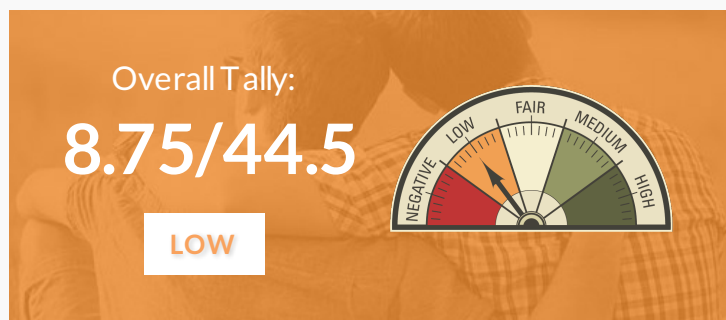

NORTH DAKOTA'S EQUALITY PROFILE

Quick Facts About North Dakota

North Dakota's LGBTQ Policy Tally

MAP's "LGBTQ Policy Tally" examines each state's LGBTQ policy climate, as measured by over 35 pro- or anti-LGBTQ laws and policies. These laws are grouped into seven major categories: relationship and parental recognition; non-discrimination; religious exemptions; LGBTQ youth; healthcare; criminal justice; and the ability for transgender people to correct name and gender markers on identity documents. See the state's full profile for more detailed information.

Scores as of 05/18/2024. For full state profile, visit: https://www.lgbtmap.org/equality_maps/profile_state/ND

Recommended citation: Movement Advancement Project. 2024. "State Equality Profile: North Dakota." https://www.lgbtmap.org/equality_maps/profile_state/ND. Accessed May 18, 2024.