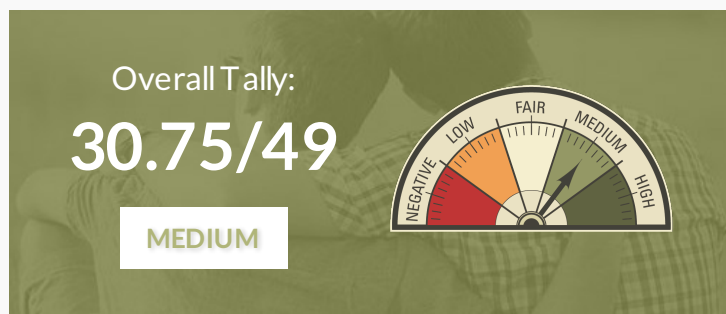

NEW HAMPSHIRE'S EQUALITY PROFILE

Quick Facts About New Hampshire

New Hampshire's LGBTQ Policy Tally

MAP's "LGBTQ Policy Tally" examines each state's LGBTQ policy climate, as measured by over 50 pro- or anti-LGBTQ laws and policies. These laws are grouped into seven major categories: relationship and parental recognition; non-discrimination; religious exemptions; LGBTQ youth; healthcare; criminal justice; and the ability for transgender people to correct name and gender markers on identity documents. See the state's full profile for more detailed information.