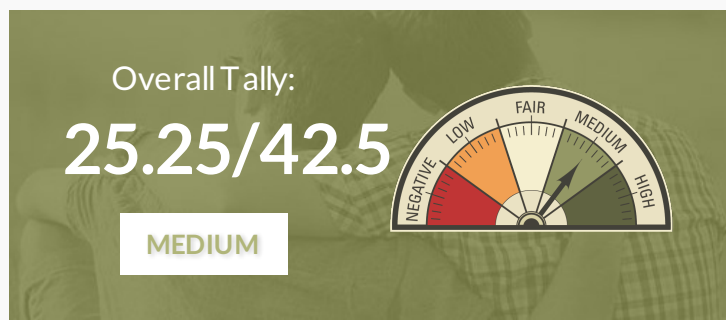

DELAWARE'S EQUALITY PROFILE

Quick Facts About Delaware

Delaware's LGBTQ Policy Tally

MAP's "LGBTQ Policy Tally" examines each state's LGBTQ policy climate, as measured by over 35 pro- or anti-LGBTQ laws and policies. These laws are grouped into seven major categories: relationship and parental recognition; non-discrimination; religious exemptions; LGBTQ youth; healthcare; criminal justice; and the ability for transgender people to correct name and gender markers on identity documents. See the state's full profile for more detailed information.