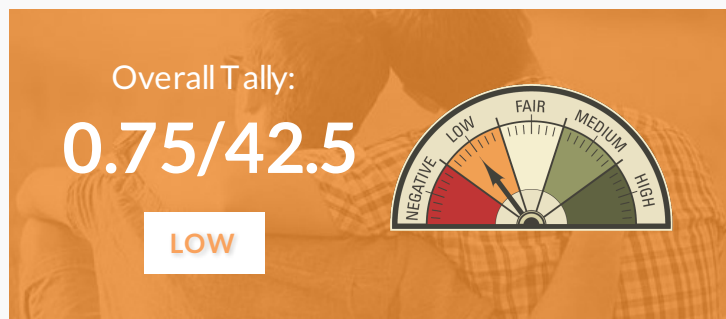

MISSOURI'S EQUALITY PROFILE

Quick Facts About Missouri

Missouri's LGBTQ Policy Tally

MAP's "LGBTQ Policy Tally" examines each state's LGBTQ policy climate, as measured by over 35 pro- or anti-LGBTQ laws and policies. These laws are grouped into seven major categories: relationship and parental recognition; non-discrimination; religious exemptions; LGBTQ youth; healthcare; criminal justice; and the ability for transgender people to correct name and gender markers on identity documents. See the state's full profile for more detailed information.