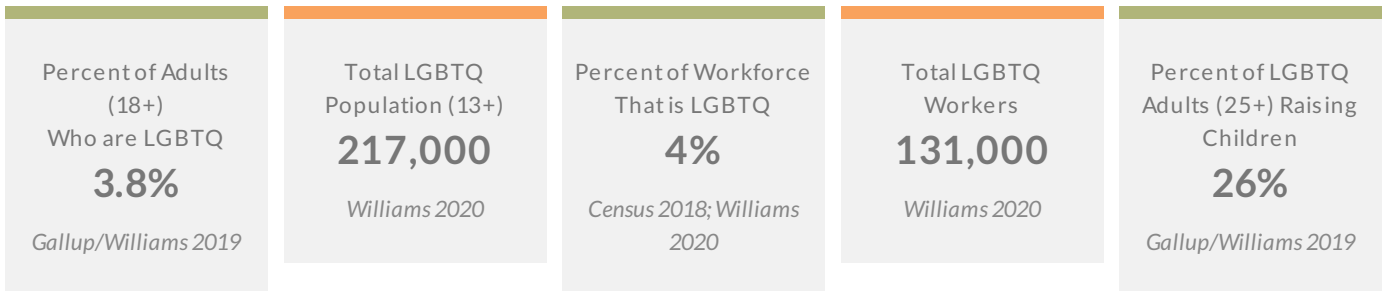

MISSOURI'S EQUALITY PROFILE

Quick Facts About Missouri

Missouri's LGBTQ Policy Tally

MAP's "LGBTQ Policy Tally" examines each state's LGBTQ policy climate, as measured by over 35 pro- or anti-LGBTQ laws and policies. These laws are grouped into seven major categories: relationship and parental recognition; non-discrimination; religious exemptions; LGBTQ youth; healthcare; criminal justice; and the ability for transgender people to correct name and gender markers on identity documents. See the state's full profile for more detailed information.