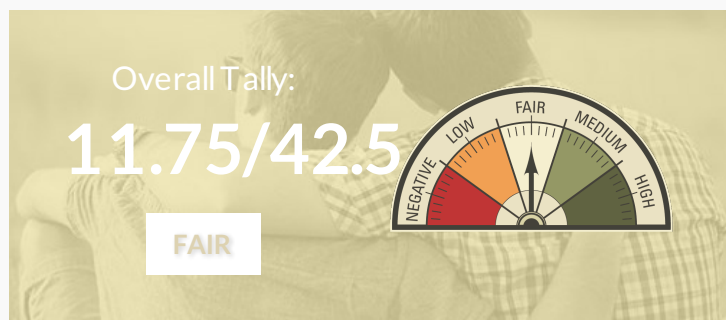

NORTH DAKOTA'S EQUALITY PROFILE

Quick Facts About North Dakota

North Dakota's LGBTQ Policy Tally

MAP's "LGBTQ Policy Tally" examines each state's LGBTQ policy climate, as measured by over 35 pro- or anti-LGBTQ laws and policies. These laws are grouped into seven major categories: relationship and parental recognition; non-discrimination; religious exemptions; LGBTQ youth; healthcare; criminal justice; and the ability for transgender people to correct name and gender markers on identity documents. See the state's full profile for more detailed information.

Scores as of 01/26/2022. For full state profile, visit: https://www.lgbtmap.org/equality_maps/profile_state/ND

Recommended citation: Movement Advancement Project. 2022. "State Equality Profile: North Dakota." https://www.lgbtmap.org/equality_maps/profile_state/ND. Accessed January 26, 2022.