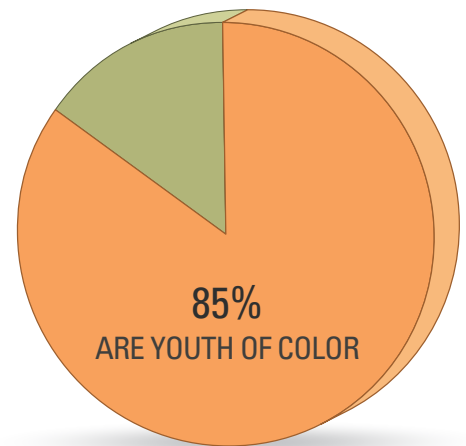

OF LGBT AND GENDER NON-CONFORMING YOUTH IN JUVENILE JUSTICE FACILITIES

LGBTQ YOUTH IN JUVENILE JUSTICE FACILITIES

THE EXPERIENCE

Little Oversight of Facilities

Inappropriate Placement

Abuse by Other Youth

Inadequate Health Care

Lack of Supportive Services

Challenges with Family Visitation

Inappropriate Community Supervision