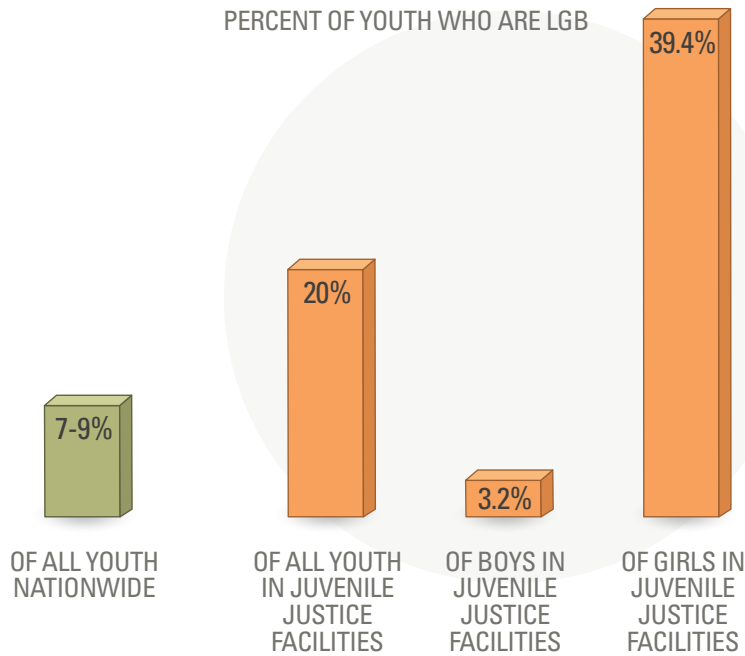

# LGBTQ YOUTH INCARCERATED IN THE JUVENILE JUSTICE SYSTEM

THE FACTS

## LGB YOUTH OVERREPRESENTED IN THE CRIMINAL JUSTICE SYSTEM

PERCENT OF YOUTH WHO ARE LGB

## OF LGBT AND GENDER NON-CONFORMING YOUTH IN JUVENILE JUSTICE FACILITIES

## LGBTQ YOUTH IN JUVENILE JUSTICE FACILITIES

THE EXPERIENCE

Little Oversight of Facilities

Inappropriate Placement

Abuse by Other Youth

Inadequate Health Care

Lack of Supportive Services

Challenges with Family Visitation